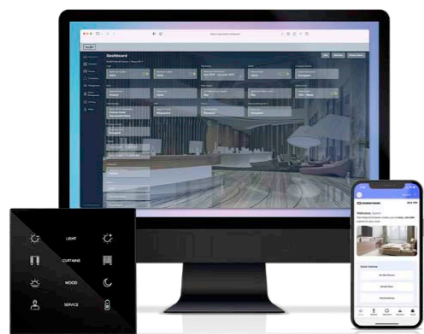

Communal spaces

Lighting, blinds, access control, security, and heating and cooling controls—every luxury building needs an automation specialist like IntelliCasa to ensure communal spaces and corporate environments run seamlessly. Our expertise also extends to Building Management Systems, offering complete control and efficiency.

Hospitality

Guest rooms, meeting rooms, public spaces, retail areas, event venues, spas, or restaurants—whatever your communal space, IntelliCasa has your automation systems covered.

We empower you to create an unparalleled experience that keeps guests coming back time and time again.

Explore our project
in Kensington, London