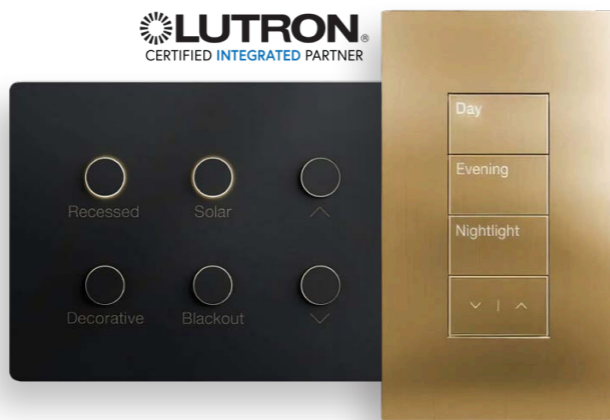

LUTRON
CERTIFIED INTEGRATED PARTNER

Pre-set Ambience

With pre-set lighting scenes like morning, evening, or entertain, our system transforms the room's ambience with just one touch.