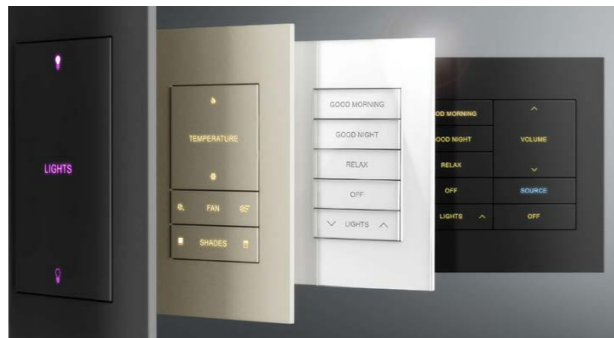

Lighting

We design & implement indoor & outdoor architectural lighting, creating the perfect ambience for your space.