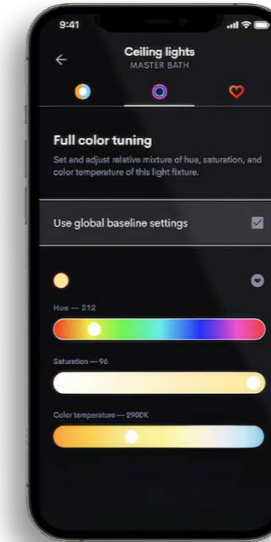

Explore our
Pine Grove project online

Explore our Wykeham
Rise project online

External lighting

Extend your automation systems to the garden or roof terrace. Whether enjoying an intimate dinner, unwinding, or hosting a party, enrich your luxury outdoor experience with customizable lighting, adjustable brightness, and music synchronicity technology.