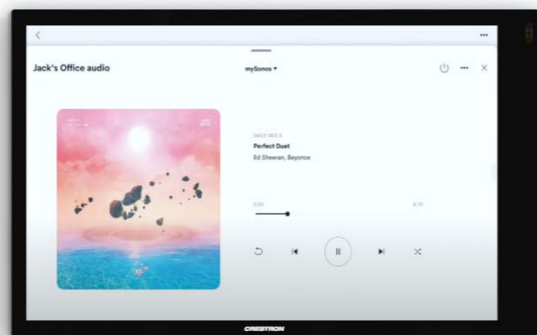

Multi room audio

Enjoy different music in each room, or synchronize the same audio throughout your space by selecting 'party' mode.

Explore our
Pine Grove project online