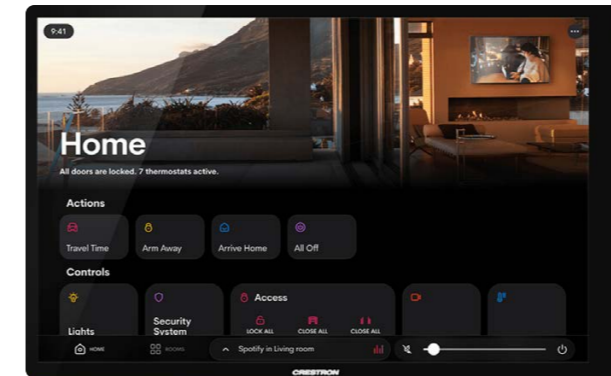

LUXURY RESIDENCES

Luxury smart control

Control your environment effortlessly with elegantly designed wall-mounted keypads and touch panels.

This is complemented by a remote and/or your personal mobile device(s) with a programmable control interface in a single application.

For ultimate convenience, integrate ambient control options like Amazon Echo (Alexa) to command your space with just your voice.

Cinematic experiences

Luxurious seating, elegant wall and floor coverings, big screens, soundproof walls, automated lighting, climate control, and motorized curtains—our solutions elevate your movie viewing experience to an unparalleled level.