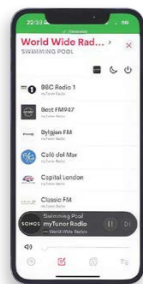

Audio speakers

Allow us to craft the perfect high-fidelity audio system tailored to your space. Experience your music exactly as you desire, with unparalleled sound quality.